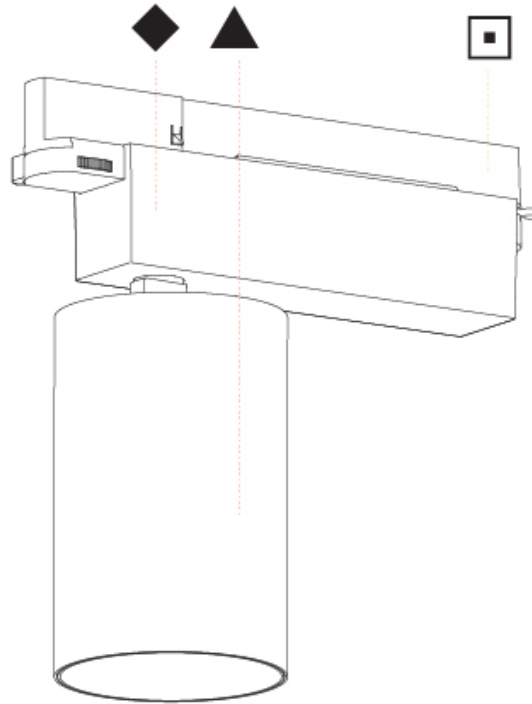

CENTRIQ 95 TRACK

A3T022-

PROJECT _____

TYPE _____

SPECIFIER _____

QUANTITY _____

DATE _____

A