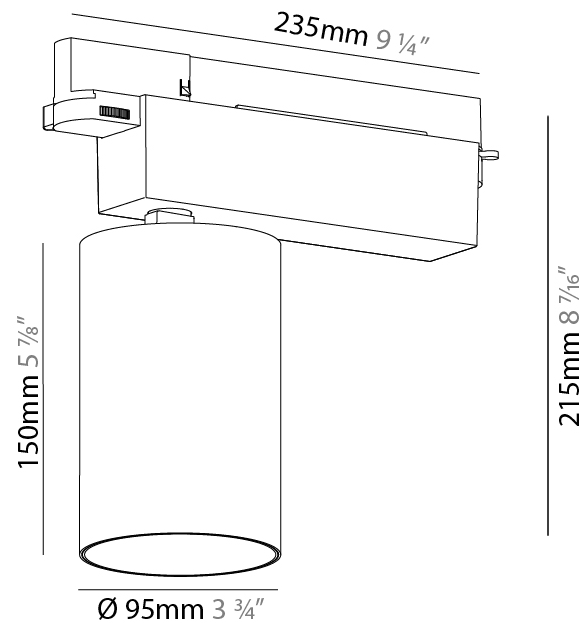

GENERAL

Series: Centriq
 Subseries: Centriq 95
 Brand: Prolicht
 Division: Architectural
 Mounting Type: Track
 Mounting Location: Ceiling
 Subcategory: Spots

PHYSICAL

Shape: Cylinder
 Diameter (mm): 95
 Diameter (in): 3 3/4
 Length (mm): 235
 Length (in): 9 1/4
 Height (mm): 150
 Height (in): 5 7/8
 Light Distribution: Adjustable / Direct
 Weight (kg): 1.495
 Weight (lbs): 3.3
 Fixture Finish: SSR / BKV / CWI / CRY / HAB / LAG / UFT / ITA / RUA / RUR / MIC / FTG / MYG / TWT / LOD / PUS / FRO / FUP / KIA / POP / BLS / SPG / MEY / GOH / GUM / CHC / COM / ABZ / JAG / OBR / MOS / ROR
 Fixture Material: Aluminum

OPTICAL

Reflector: 18 / 26 / 40
 Adjustability: Rotational 340°; Tilt 90°
 Upon Request: Special Beam Angles

RATINGS AND CERTIFICATIONS

Certified By: Certified for North American Standards
 IP rating: IP20